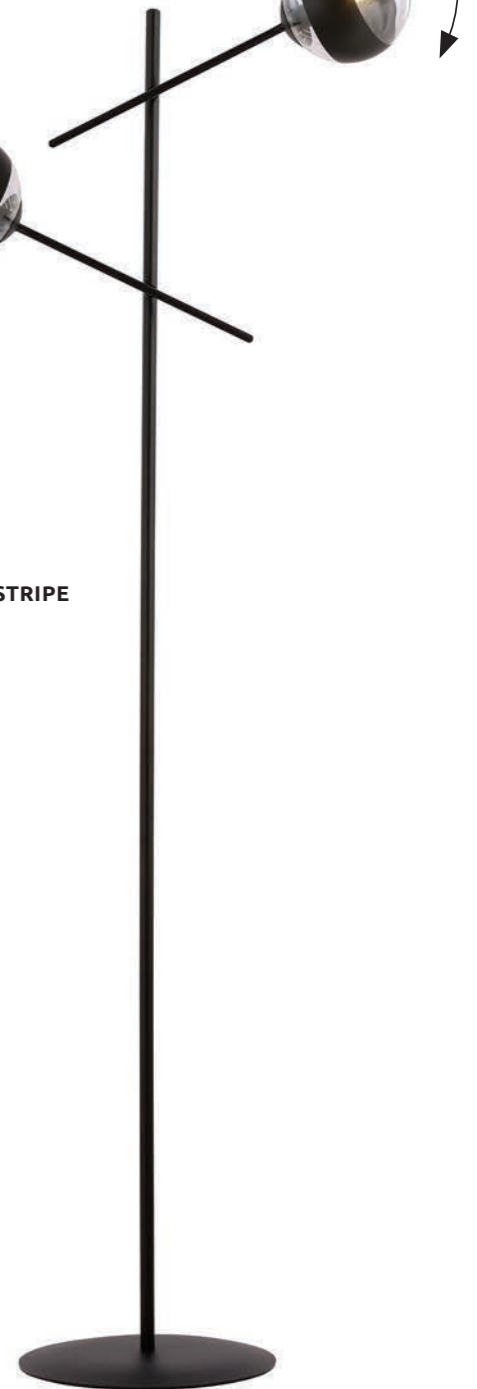

1168/LP2 LINEAR LP2 BLACK/STRIPE
height 150 cm width 59 cm
● 2 x E14 max 10 W