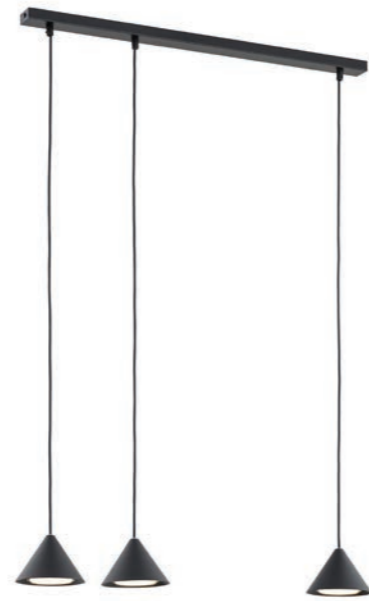

1330/3 ELIT 3 BL BLACK
height 100 cm width 70 cm
● 3 x GX53 max 12 W