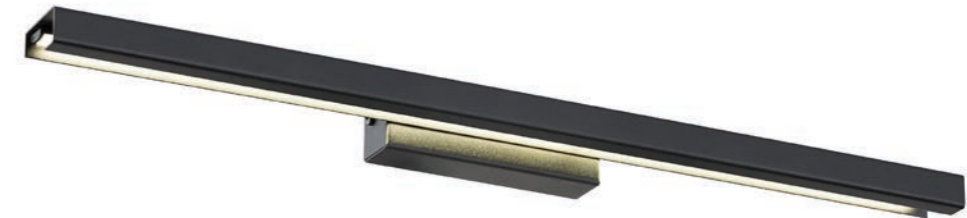

1335/M SANTI M BLACK
height 5 cm width 60 cm
● LED 14W, 4000K