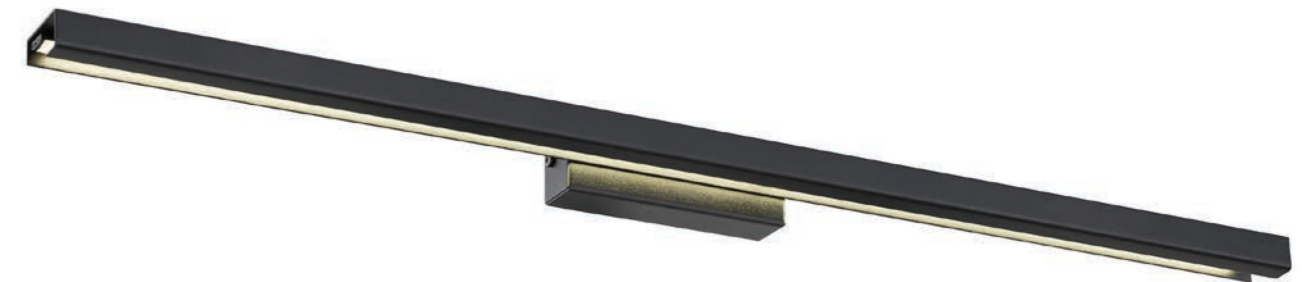

1335/L SANTI L BLACK
height 5 cm width 80 cm
● LED 16W, 4000K