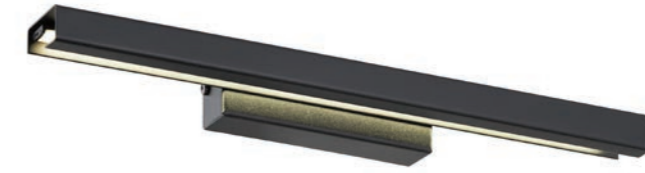

1335/S SANTI S BLACK
height 5 cm width 40 cm
● LED 8W, 4000K